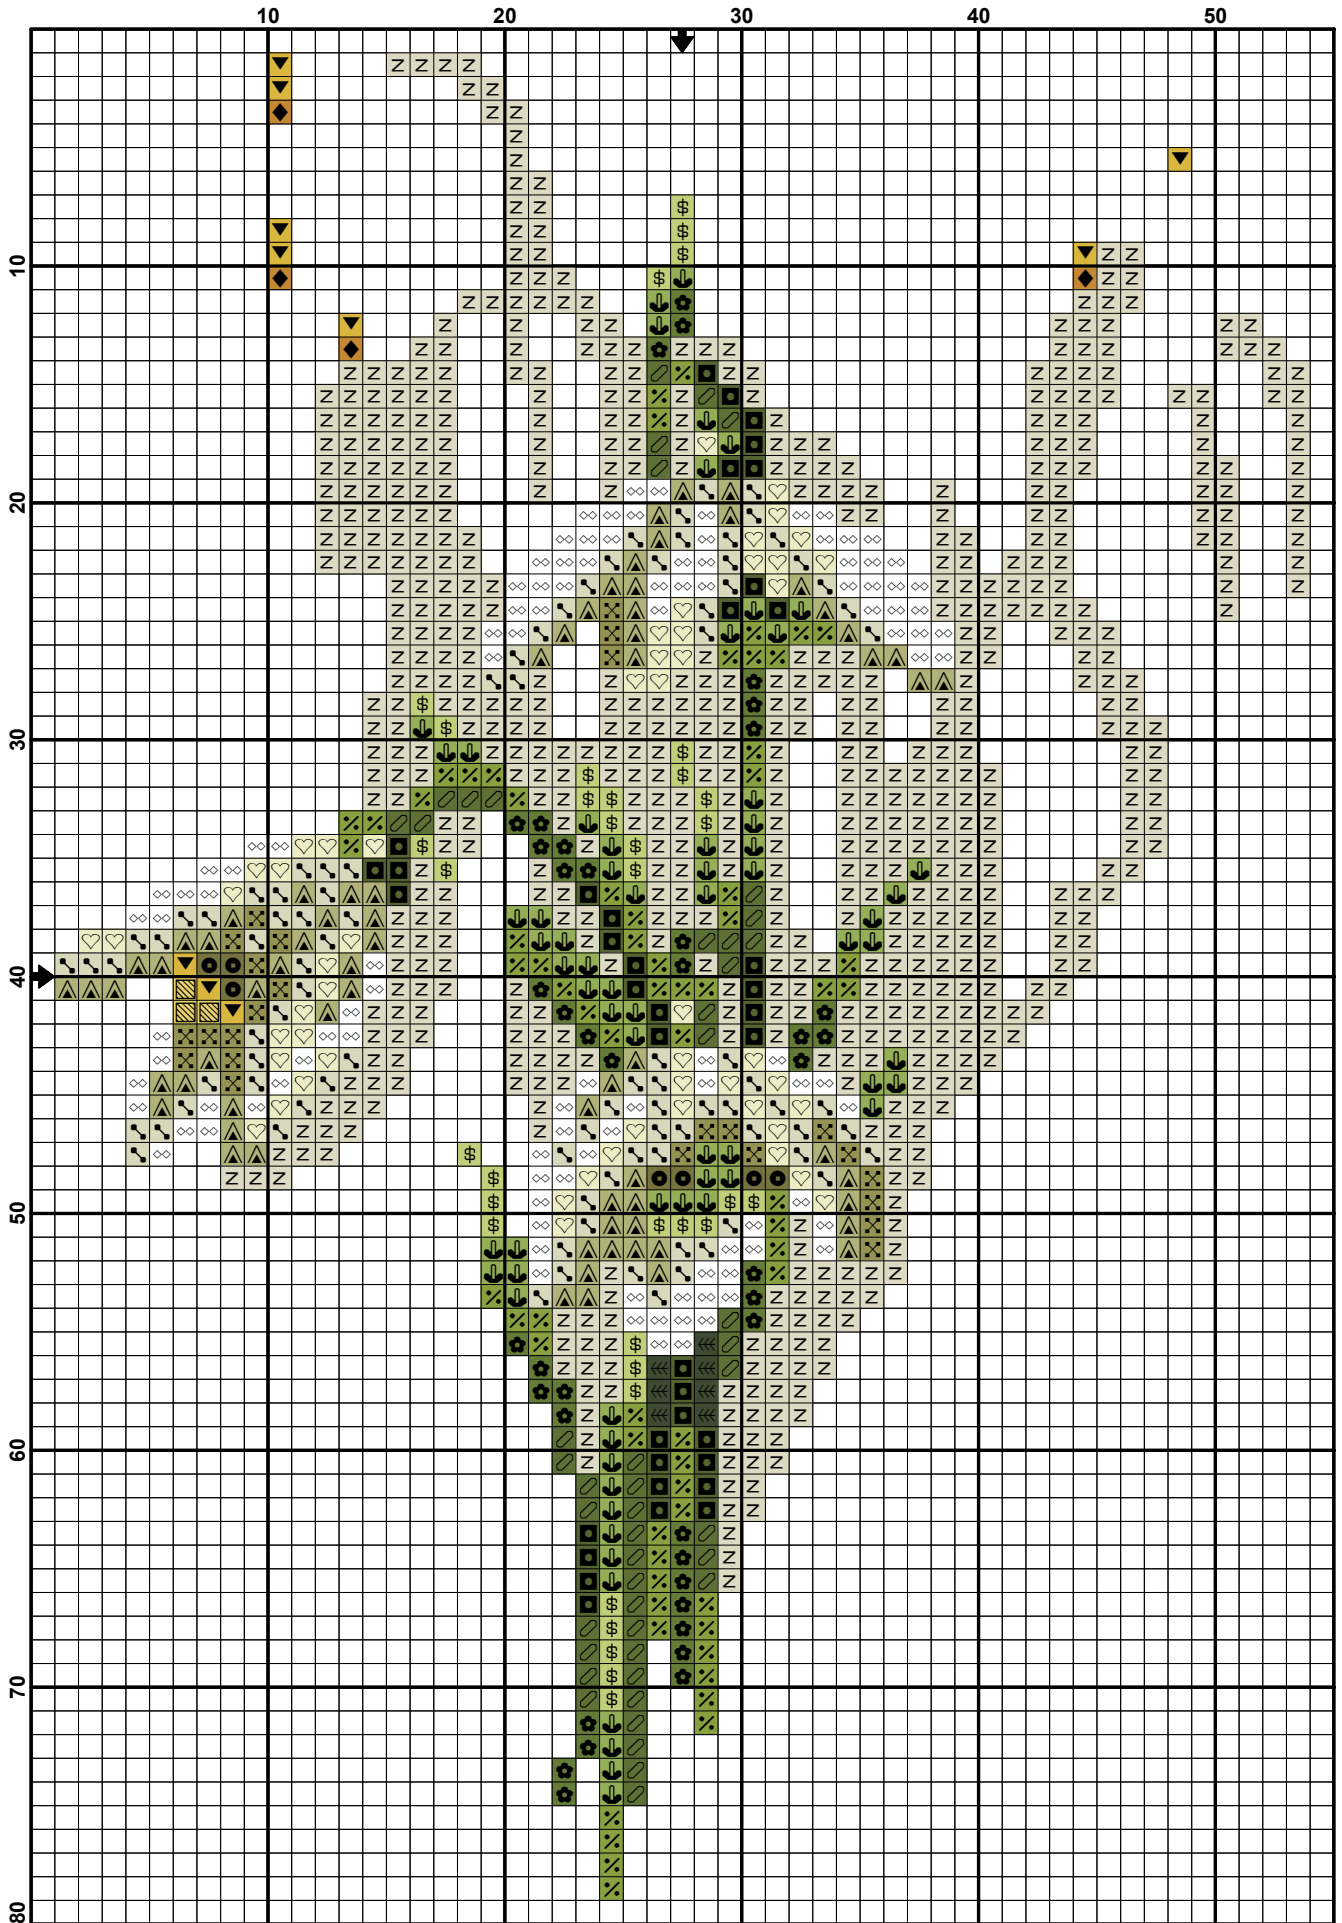

Fabric: Aida 14, Cream
 53w X 78h Stitches
Size: 14 Count, 9.62w X 14.15h cm

Floss Used for Full Stitches:

Symbol	Strands	Type	Number	Color
	2	DMC	469	Avocado Green
	2	DMC	470	Avocado Green-LT
	2	DMC	471	Avocado Green-VY LT
	2	DMC	472	Avocado Green-UL LT
	2	DMC	934	Avocado Green-VY DK
	2	DMC	936	Avocado Green-DK MD
	2	DMC	937	Avocado Green-MD
	2	DMC	976	Golden Brown-MD
	2	DMC	3011	Khaki Green-DK
	2	DMC	3012	Khaki Green-MD
	2	DMC	3013	Khaki Green-LT
	2	DMC	3820	Straw-DK
	2	DMC	3822	Straw-LT
	2	DMC	3823	Yellow-UL Pale
	2	DMC	5200	White
	1	DMC	3013	Khaki Green-LT
	1	DMC	5200	White

Floss Used for Half Stitches:

Symbol	Strands	Type	Number	Color
	2	DMC	3033	Mocha Brown-VY LT

Floss Used for French Knots:

Symbol	Strands	Type	Number	Color
	1	DMC	975	Golden Brown-DK
	1	DMC	975	Golden Brown-DK
	1	DMC	976	Golden Brown-MD
	1	DMC	3820	Straw-DK
	1	DMC	3822	Straw-LT

Floss Used for Back Stitches:

Symbol	Strands	Type	Number	Color
	1	DMC	934	Avocado Green-VY DK
	1	DMC	975	Golden Brown-DK
	3	DMC	975	Golden Brown-DK
	1	DMC	3011	Khaki Green-DK
	1	DMC	5200	White
	2	DMC	5200	White