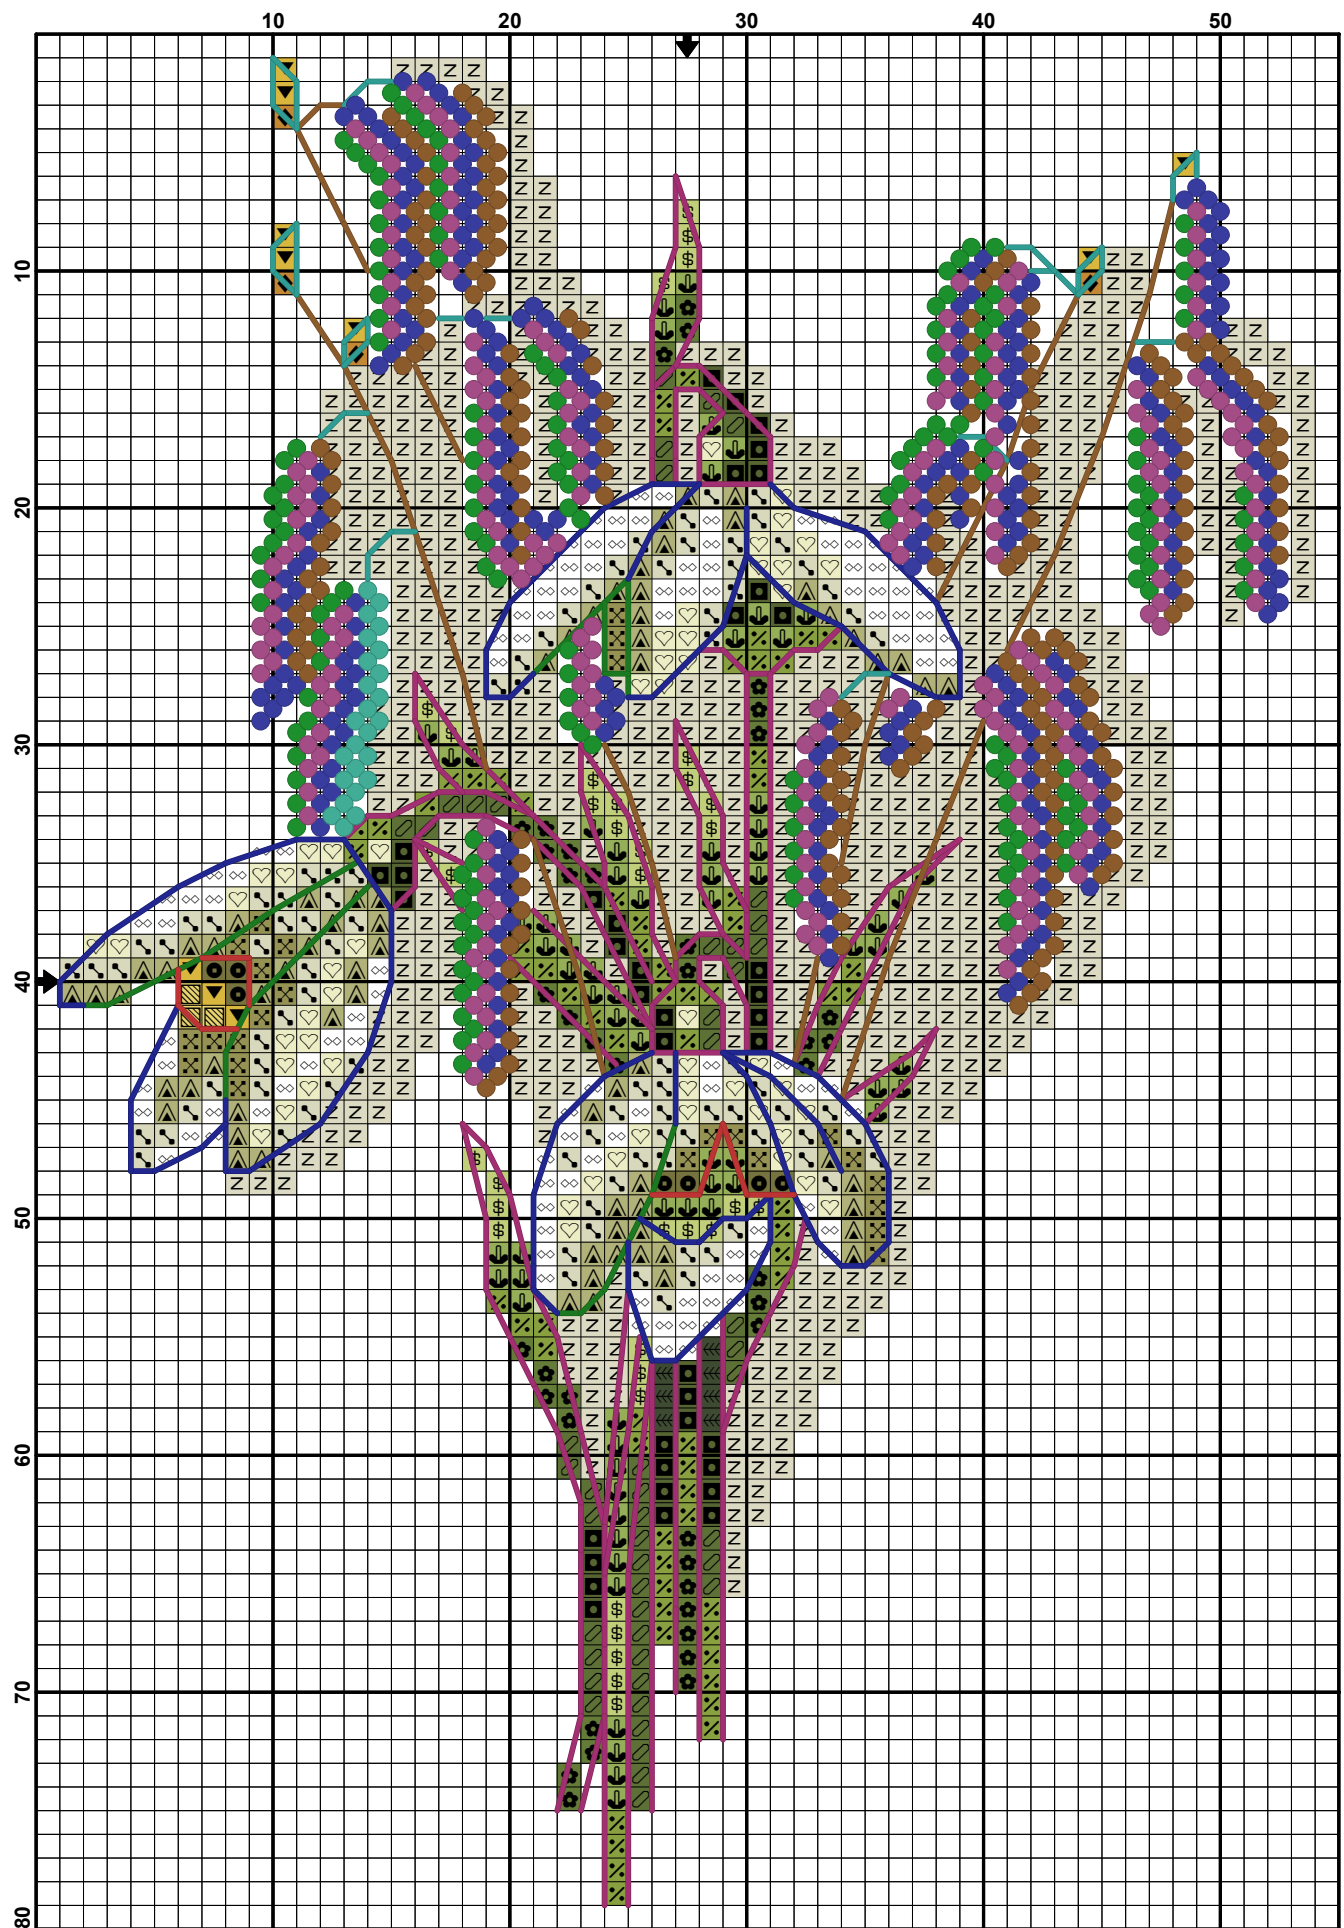

Fabric: Aida 14, Cream
 53w X 78h Stitches
Size: 14 Count, 9.62w X 14.15h cm

Floss Used for Full Stitches:

Symbol	Strands	Type	Number	Color
	2	DMC	469	Avocado Green
	2	DMC	470	Avocado Green-LT
	2	DMC	471	Avocado Green-VY LT
	2	DMC	472	Avocado Green-UL LT
	2	DMC	934	Avocado Green-VY DK
	2	DMC	936	Avocado Green-DK MD
	2	DMC	937	Avocado Green-MD
	2	DMC	976	Golden Brown-MD
	2	DMC	3011	Khaki Green-DK
	2	DMC	3012	Khaki Green-MD
	2	DMC	3013	Khaki Green-LT
	2	DMC	3820	Straw-DK
	2	DMC	3822	Straw-LT
	2	DMC	3823	Yellow-UL Pale
	2	DMC	5200	White
	1	DMC	3013	Khaki Green-LT
	1	DMC	5200	White

Floss Used for Half Stitches:

Symbol	Strands	Type	Number	Color
	2	DMC	3033	Mocha Brown-VY LT

Floss Used for French Knots:

Symbol	Strands	Type	Number	Color
	1	DMC	975	Golden Brown-DK
	1	DMC	975	Golden Brown-DK
	1	DMC	976	Golden Brown-MD
	1	DMC	3820	Straw-DK
	1	DMC	3822	Straw-LT

Floss Used for Back Stitches:

Symbol	Strands	Type	Number	Color
	1	DMC	934	Avocado Green-VY DK
	1	DMC	975	Golden Brown-DK
	3	DMC	975	Golden Brown-DK
	1	DMC	3011	Khaki Green-DK
	1	DMC	5200	White
	2	DMC	5200	White