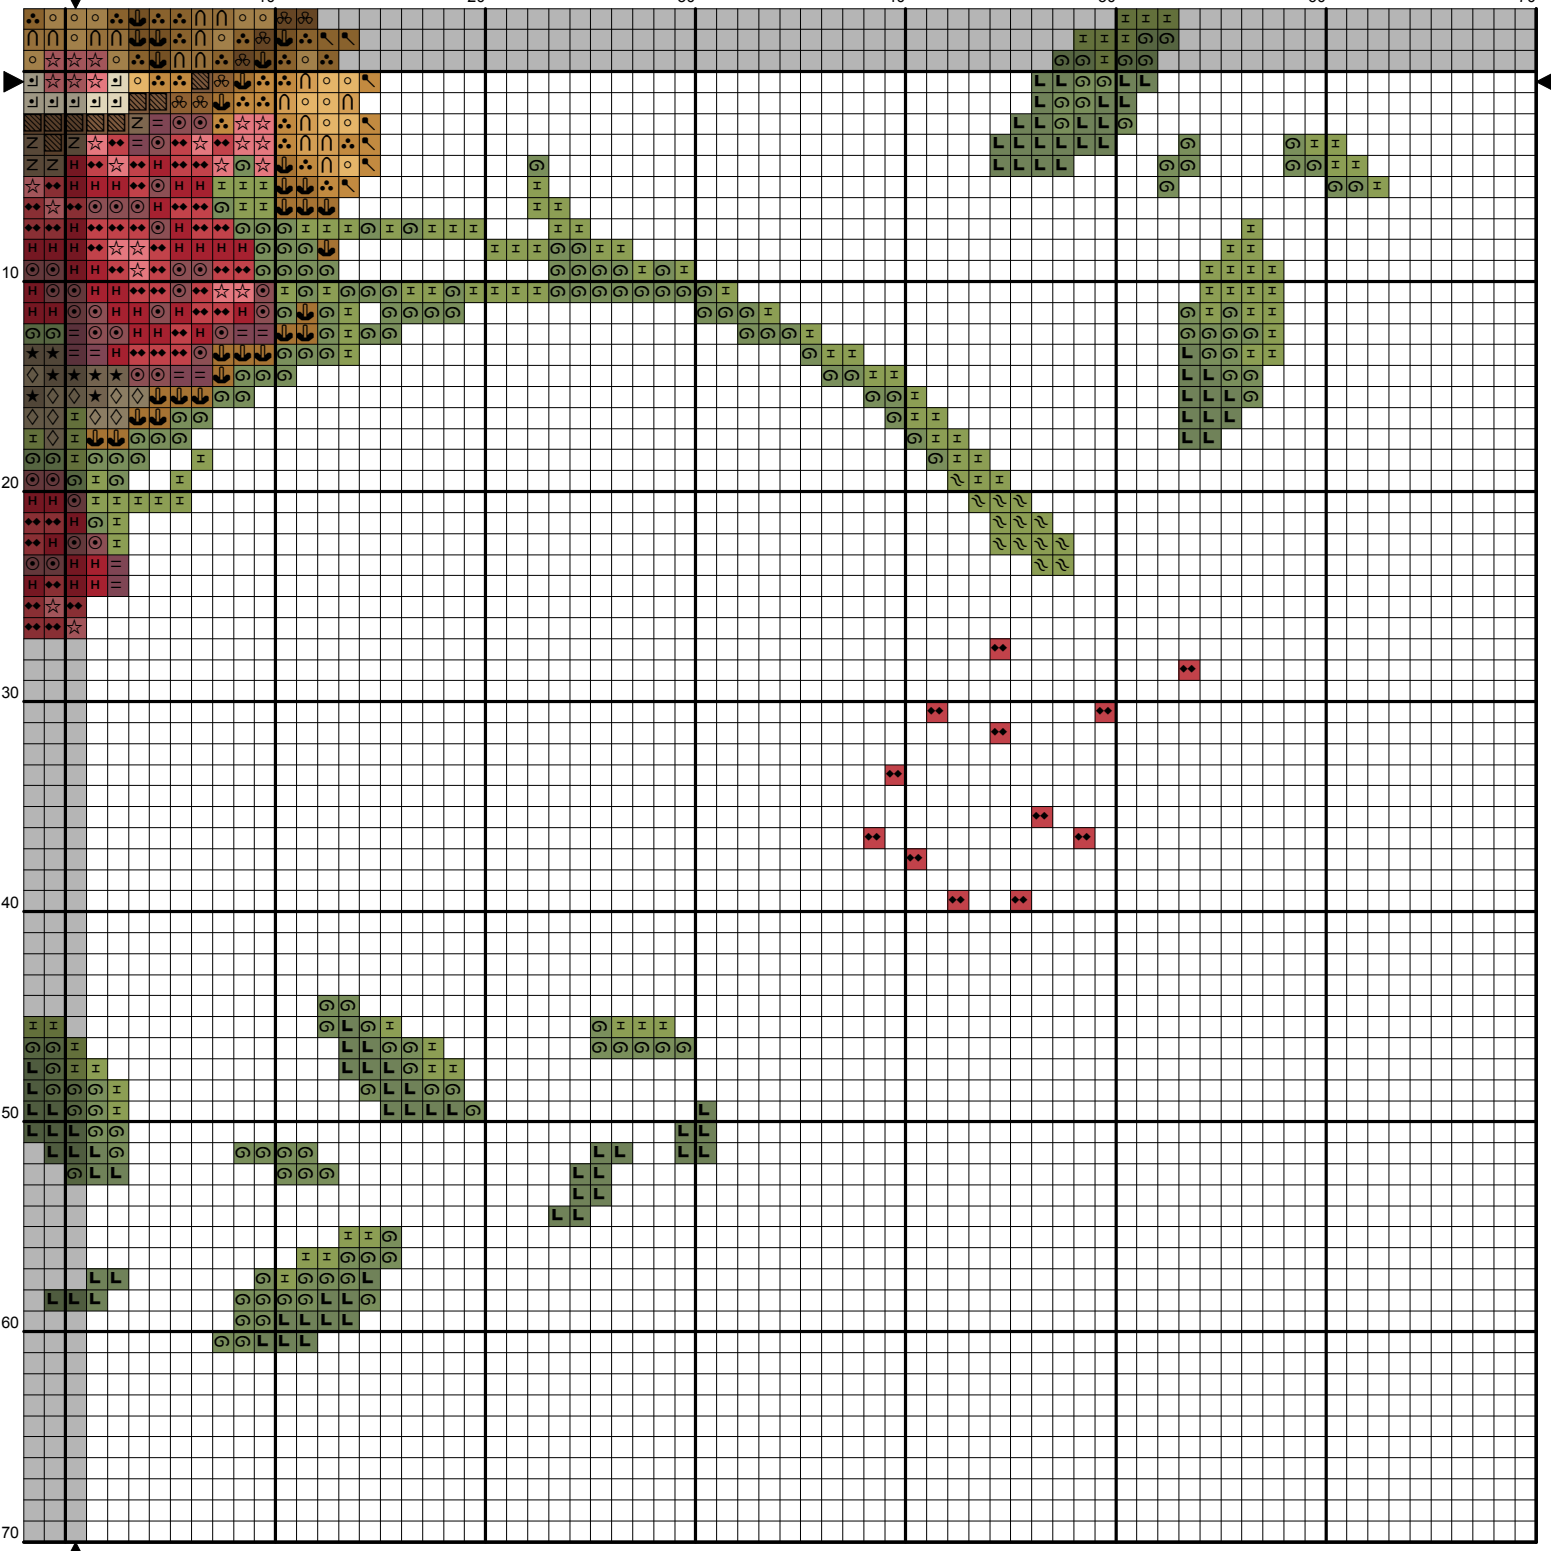

## Cross Stitch Pattern

Dimensions, stitches: 125 x 123

Dimensions, cm: 23.04 x 22.68

Threads: DMC

Shades: 17 + 2 blends

Stitches: full stitch, 3/4 stitch, half stitch, backstitch

Designer: *Anastasia Eremina*

50

60

70

60

50

40

30

20

10

60

50

40

30

20

10

10

20

30

40

50

60

70

60

50