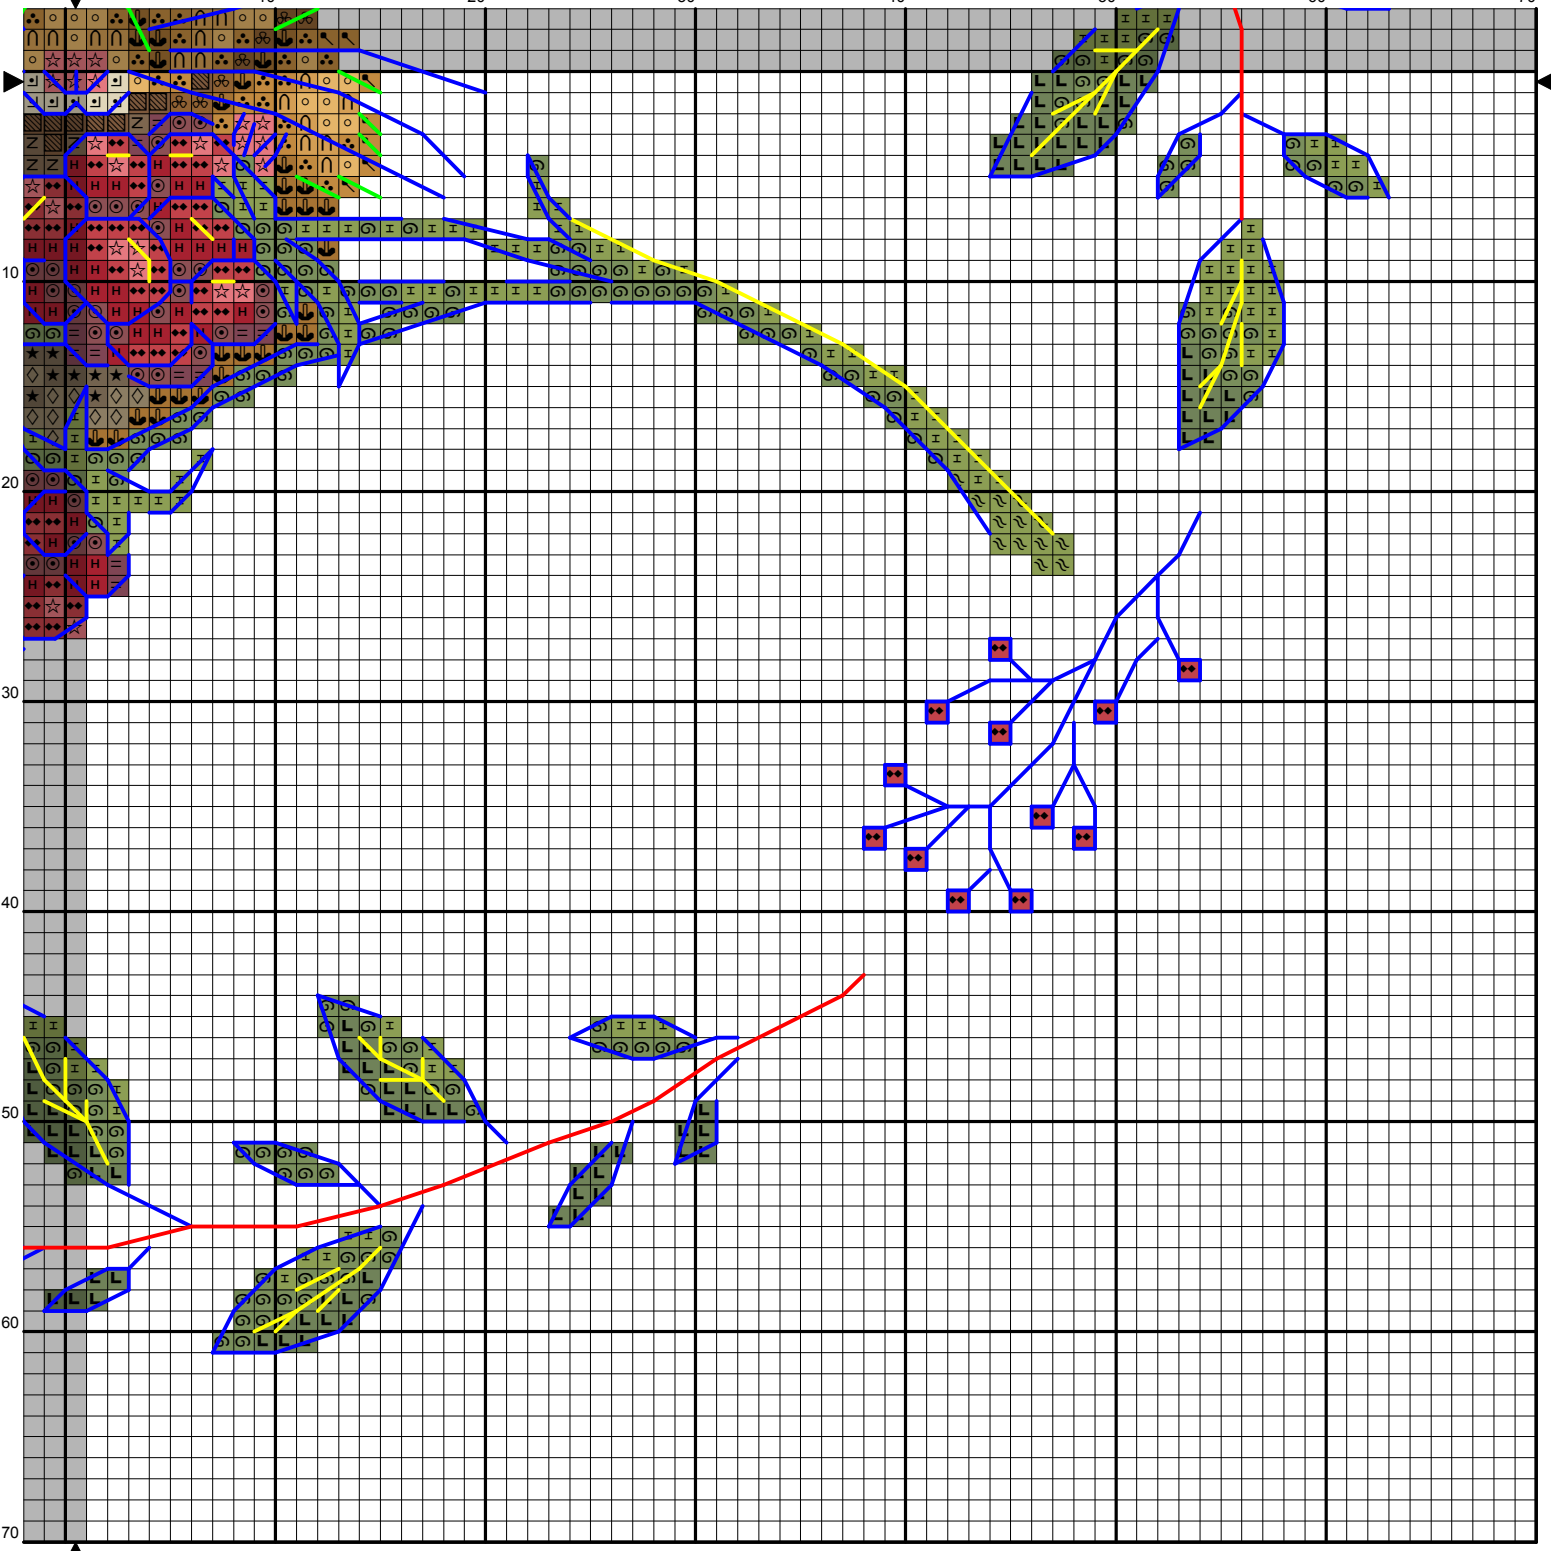

## Cross Stitch Pattern

Dimensions, stitches: 125 x 123

Dimensions, cm: 23.04 x 22.68

Threads: DMC

Shades: 17 + 2 blends

Stitches: full stitch, 3/4 stitch, half stitch, backstitch

Designer: *Anastasia Eremina*

20

30

40

50

60

70

60

50

40

30

20

10

10

20

30

40

50

60

70

10

20

30

40

50