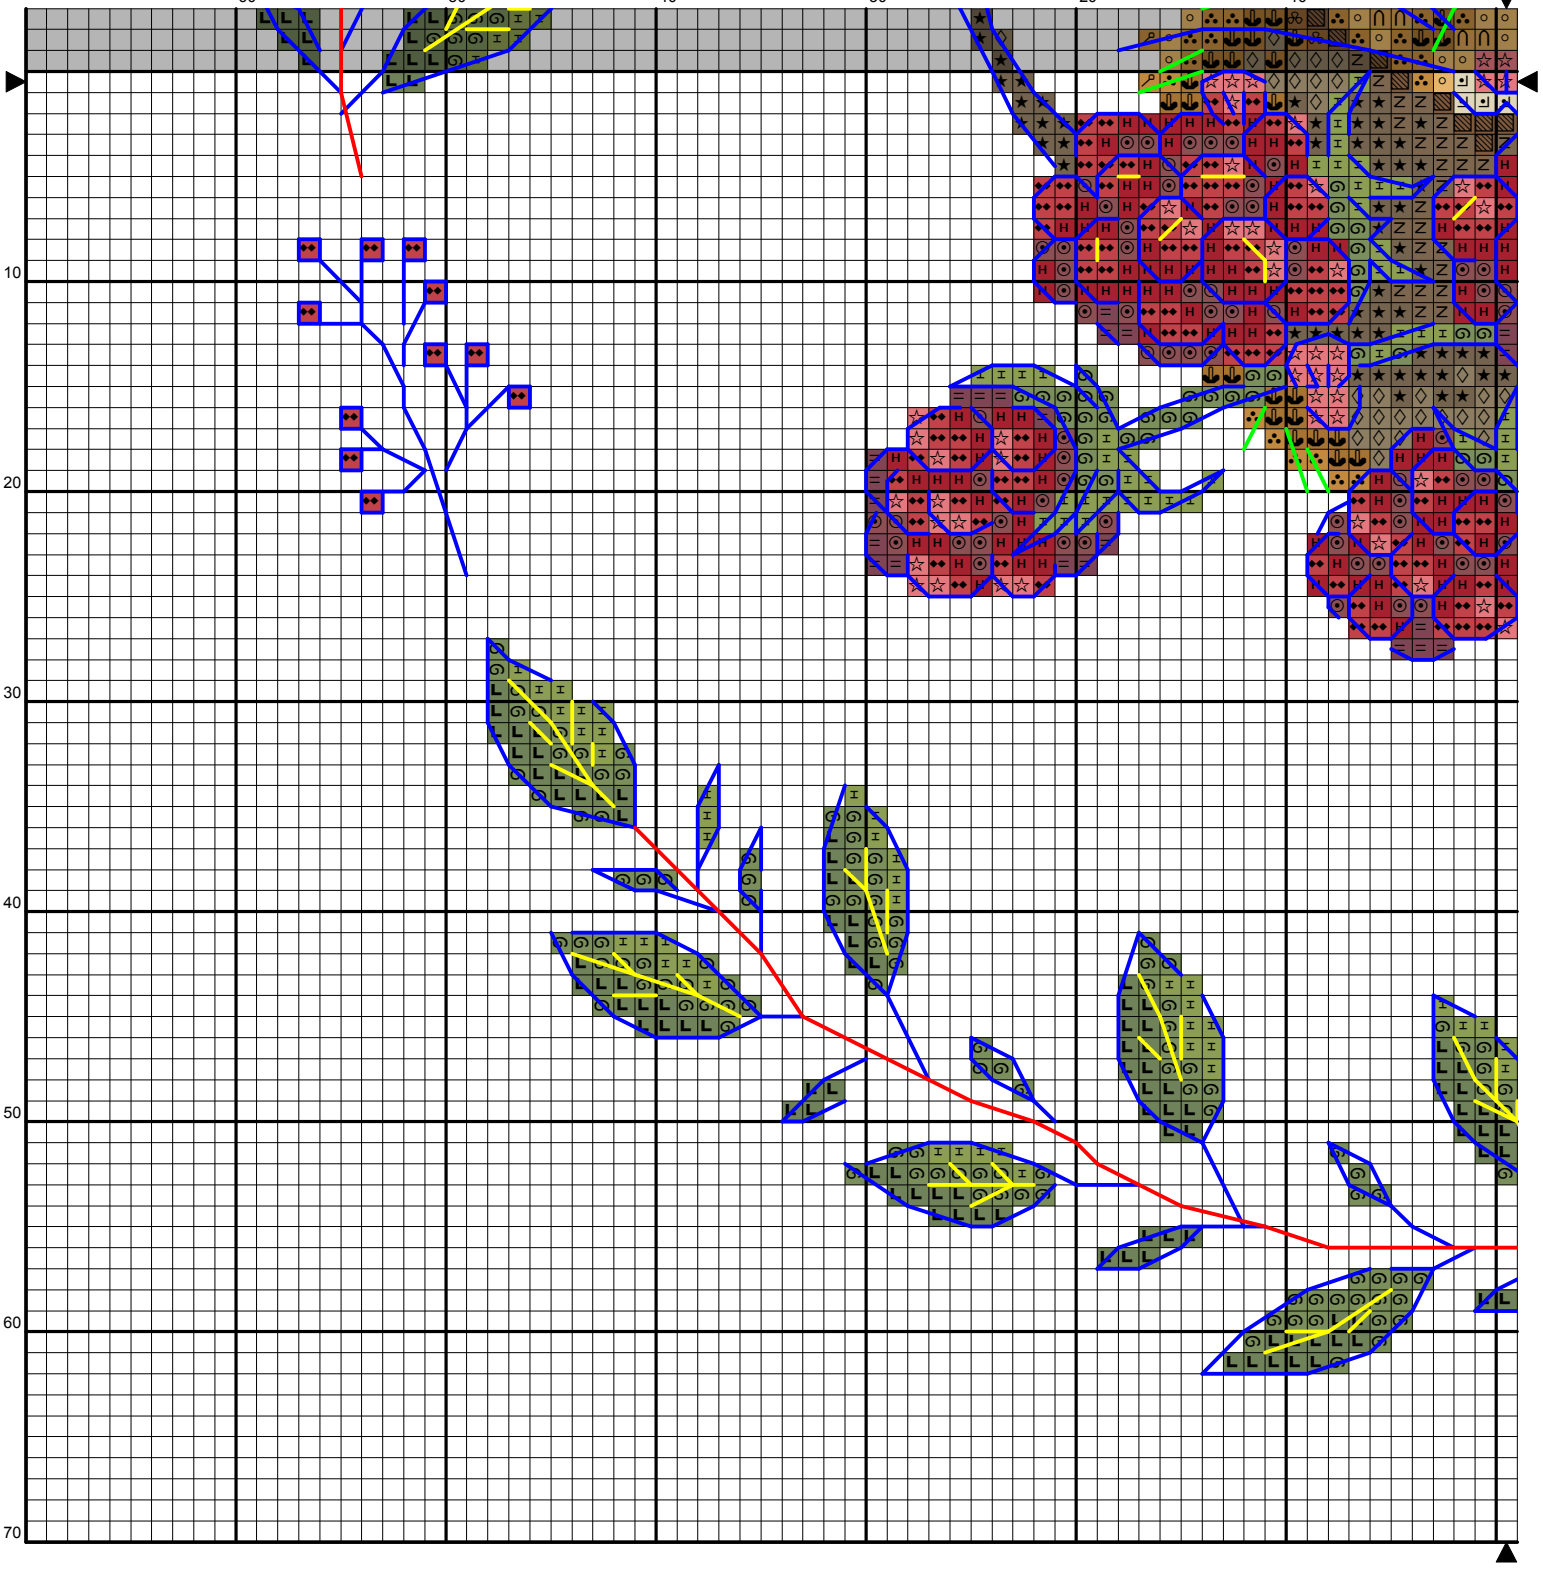

## Cross Stitch Pattern

Dimensions, stitches: 125 x 123

Dimensions, cm: 23.04 x 22.68

Threads: DMC

Shades: 17 + 2 blends

Stitches: full stitch, 3/4 stitch, half stitch, backstitch

Designer: *Anastasia Eremina*

20

30

40

50

60

70

60

50

40

30

20

10

10

20

30

40